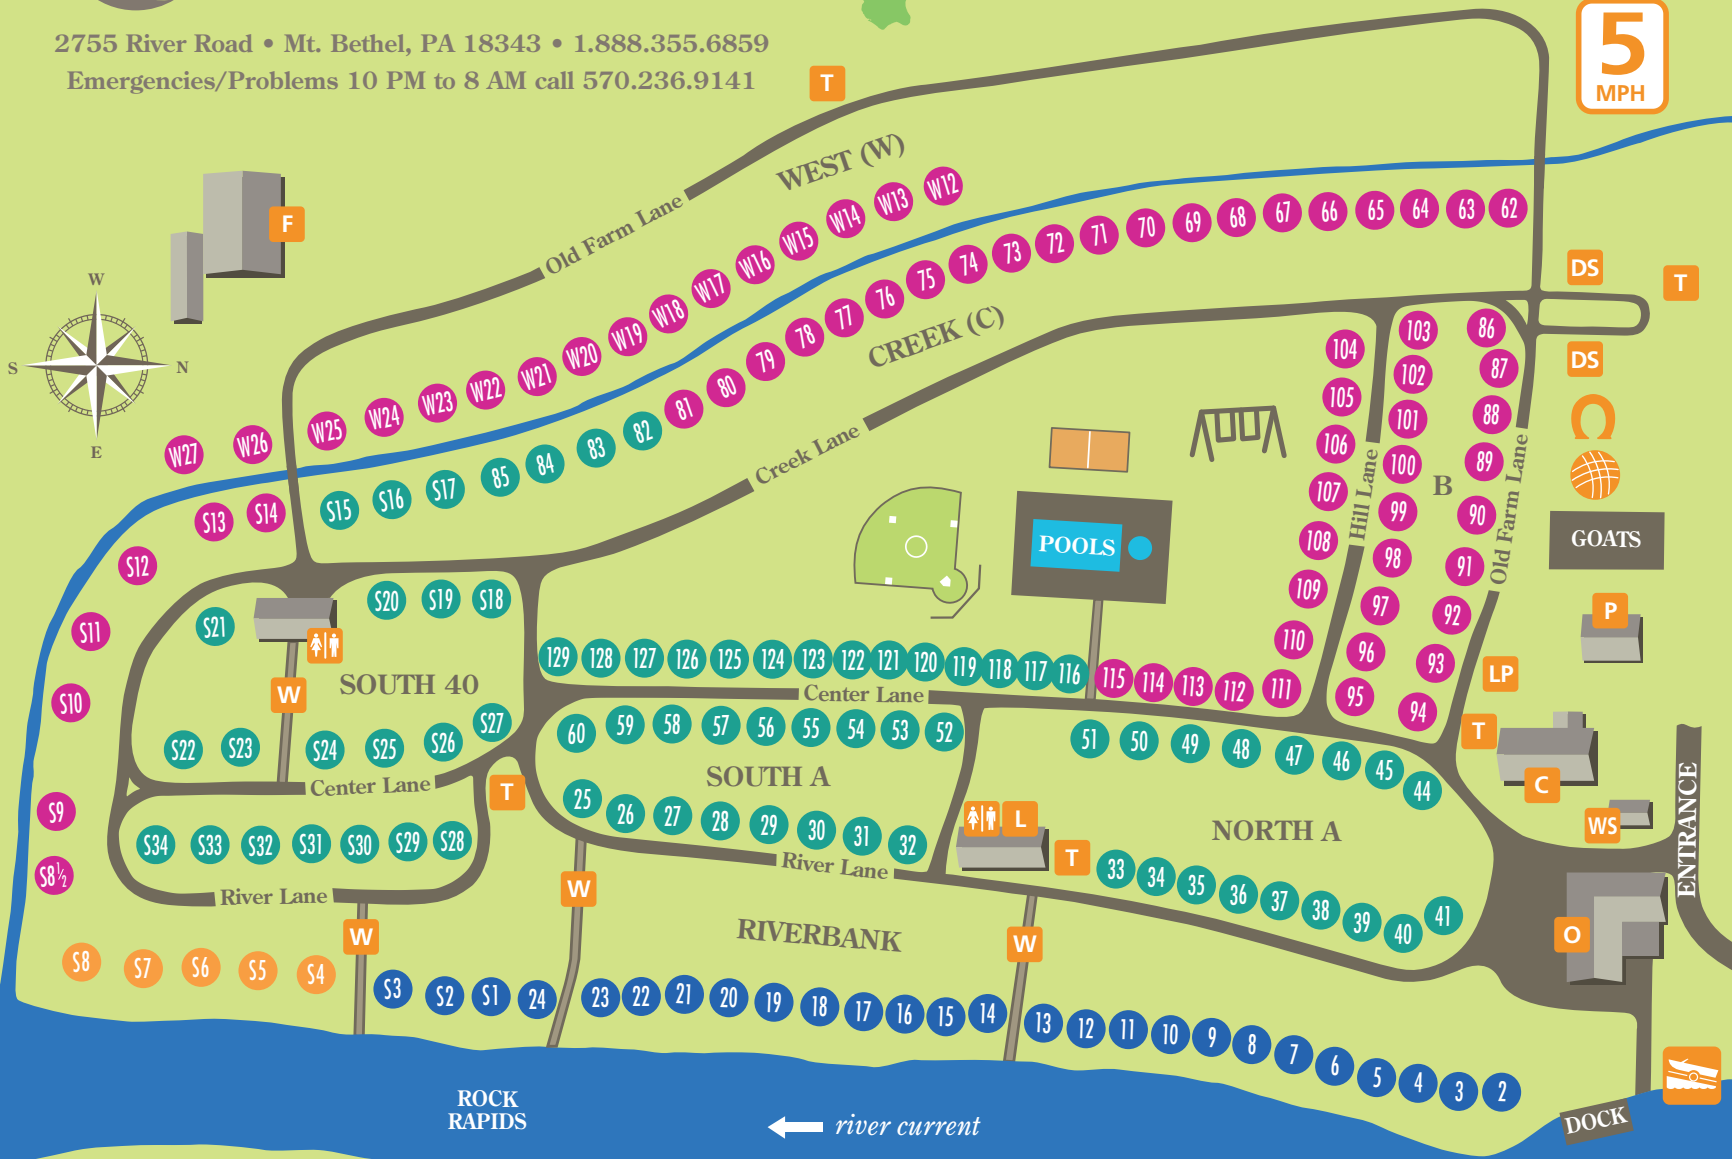

DRIFTSTONE CAMPGROUND

2755 River Road • Mt. Bethel, PA 18343 • 1.888.355.6859
Emergencies/Problems 10 PM to 8 AM call 570.236.9141

LEGEND

- RIVERBANK
Water, 50A Electric, Cable
- RIVERBANK
Water, 30A Electric, Cable
- Water, 50A Electric, Cable
- Water & 30A Electric
- Restrooms
- Laundry Room
- Propane Filling Station
- Dump Station
- Trash Receptacle
- Old Farm
- Private Residence
- Carriage House
(Private Maintenance)
- Walkway
- Office, Store, Game Room, Recreation Area
- Wood Shed
- Boat Ramp/Launch
- Playground
- Volleyball Court
- Horseshoe Pits
- Bocce Ball

DELAWARE RIVER

DRIFTSTONE ISLAND
(Attin's Island)