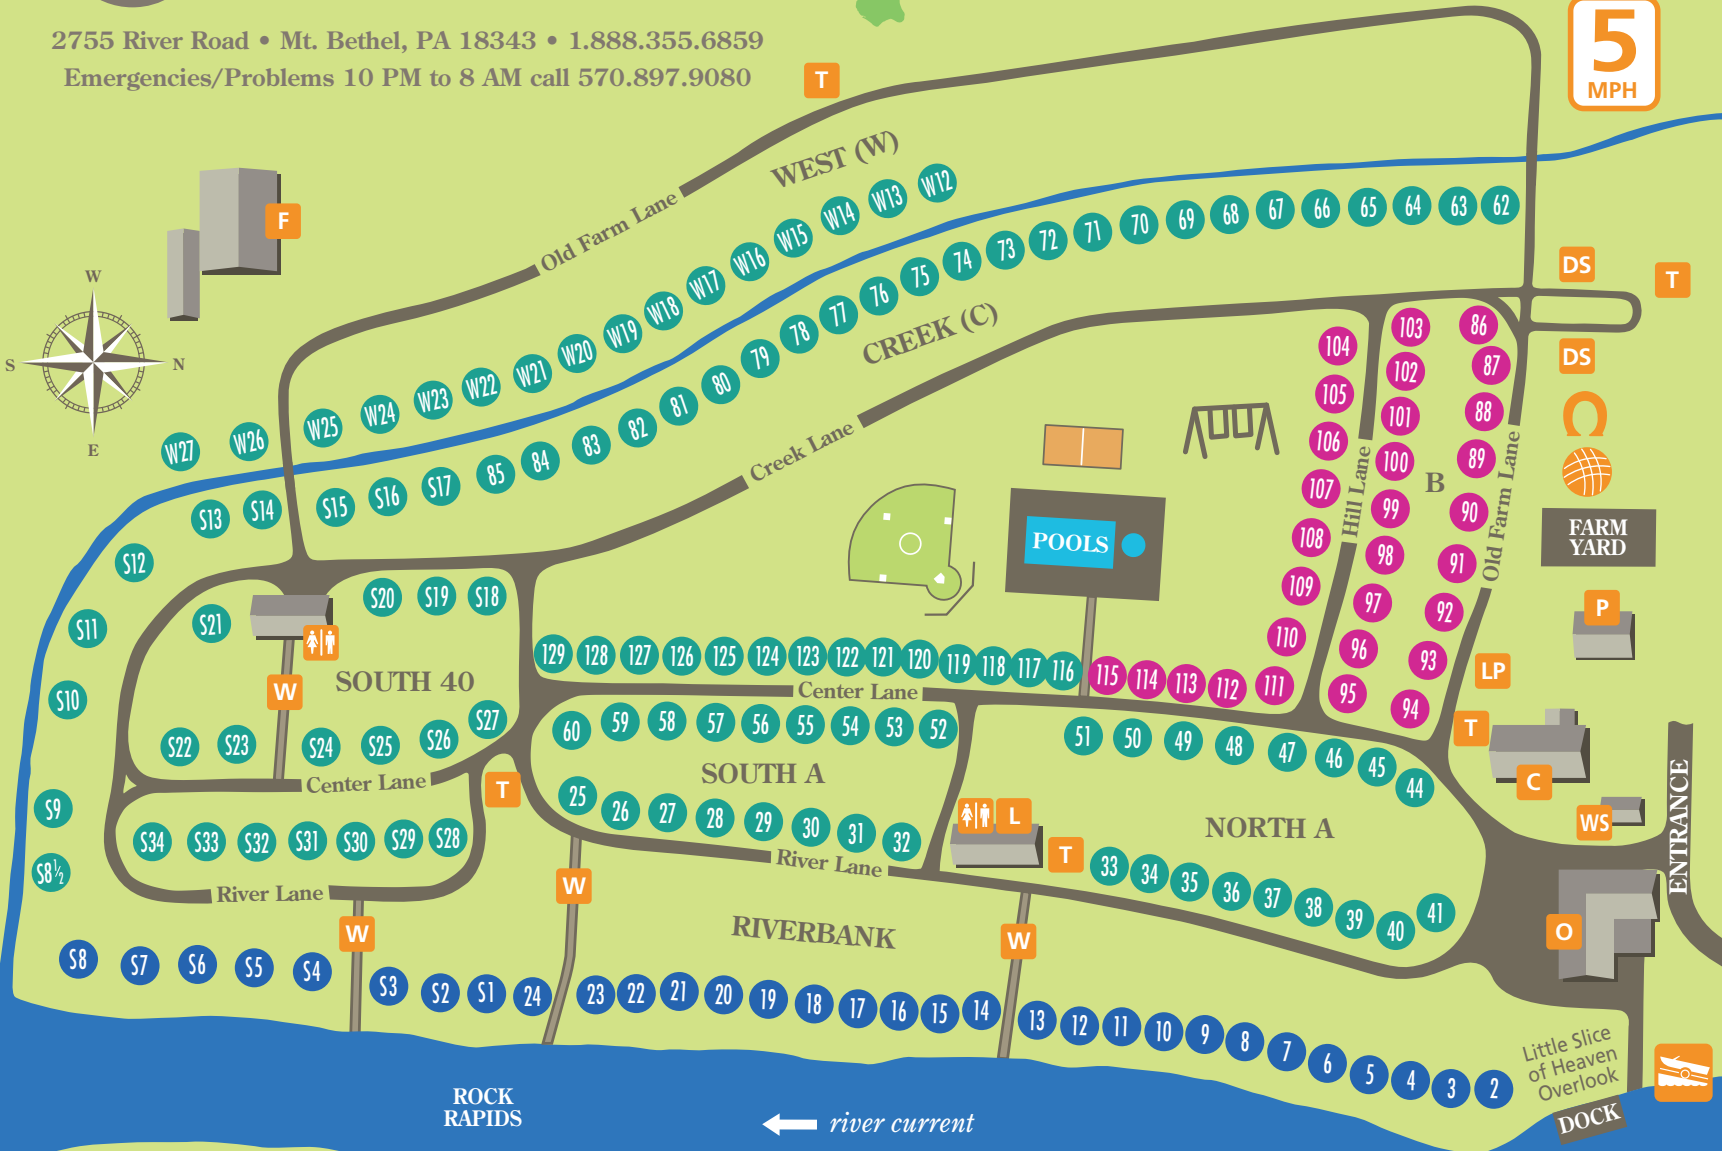

# DRIFTSTONE CAMPGROUND

2755 River Road • Mt. Bethel, PA 18343 • 1.888.355.6859  
Emergencies/Problems 10 PM to 8 AM call 570.897.9080

LEGEND	
	RIVERBANK Water, 50A Electric, Cable
	Water, 50A Electric, Cable
	Water & 30A Electric
	Restrooms
	Laundry Room
	Propane Filling Station
	Dump Station
	Trash Receptacle
	Old Farm
	Private Residence
	Carriage House (Private Maintenance)
	Walkway
	Office, Store, Game Room, Recreation Area
	Wood Shed
	Boat Ramp/Launch
	Playground
	Volleyball Court
	Horseshoe Pits
	Bocce Ball

ROCK RAPIDS ← river current

DRIFTSTONE ISLAND  
(Attin's Island)

DELAWARE RIVER

Little Slice of Heaven Overlook  
DOCK